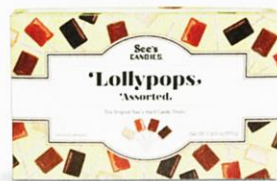

Assorted Lollipops
Vanilla, Butterscotch,
Café Latté and Chocolate.
Approximately 30 lollipops.
1 lb 5 oz Assorted #296
Discount Price $15.70 ea.
Retail Price $19.00 ea. **Save $3.30**